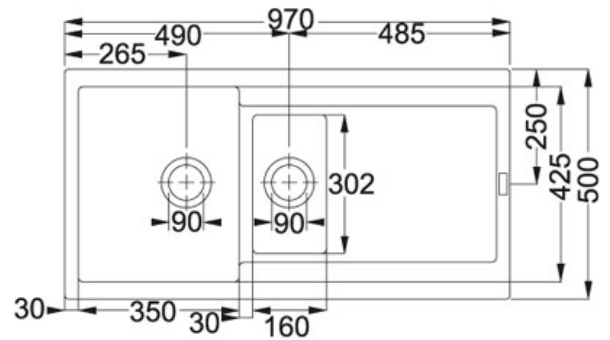

SPECIFICATION SHEET

PRODUCT FAMILY: Sinks FINISH: FrAGRanite Polar White SERIES: MARIS MODEL: MRG 651

Product Information

Article Number	114.0067.728
Price	£ 353.50
Cabinet Size	600 mm
Dimensions	970 mmx500 mm
Bowl Size	350 mmx425 mmx200 mm
Small Bowl Size	160 mmx302 mmx150 mm
Cut-Out Size	950 mmx480 mm
Position of Drainer	Reversible