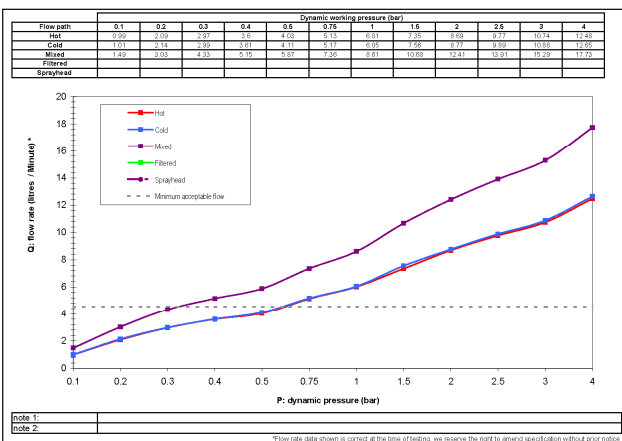

- **Min / Max water pressure:** 0.40 / 5.5 bar
- **Recommended / Max water temperature:** 46°C / 70°C
- **Part G - Mixed flow rate at 3 bar (litres / min):** 15.29

- **Control valve type:** 1/2" Quarter turn ceramic disc
- **Product flow characteristics:** Dual flow
- **Non return valve(s):** No

- **Aerator type:** Honeycomb Aerator
- **Accepts revolve / spray areator:**
- **Spout connection method:** Spout locking collar

- **Tail pipe inlet / outlet size:** M12x1 / 15mm outside diameter
- **Inlet pipe type / length:** Copper rigid tube / 245 mm