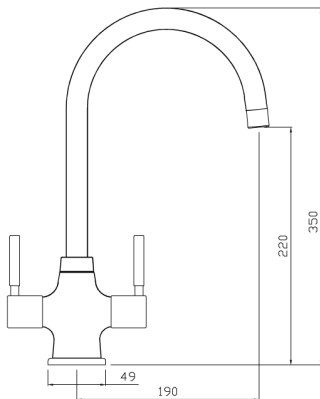

Additional information / Parts included:

- **Overall Height / projection:** 350 mm
- **Exit reach:** 190 mm
- **Exit height:** 220 mm
- **Centre distance(s):**

- **Base diameter(s):** 49 mm
- **Recommended hole diameter:** Ø 35 mm
- **Max. surface depth:** 30 mm

- **Spout diameter:** 22 mm
- **Spout aerator size:** M22x1 F

Box length: 425mm

Box depth: 75mm

Box width: 325mm

Boxed weight: 1.84kg

- **Min / Max water pressure:** 0.40 / 5.5 bar
- **Recommended / Max water temperature:** 46°C / 70°C
- **Part G - Mixed flow rate at 3 bar (litres / min):** 15.29

- **Control valve type:** 1/2" Quarter turn ceramic disc
- **Product flow characteristics:** Dual flow
- **Non return valve(s):** No

- **Aerator type:** Honeycomb Aerator
- **Accepts revolve / spray areator:**
- **Spout connection method:** Spout locking collar

- **Tail pipe inlet / outlet size:** M12x1 / 15mm outside diameter
- **Inlet pipe type / length:** Copper rigid tube / 245 mm

Care instructions summary:

- Clean the mixers and showers regularly as required, using soap, do not use any other cleaners.
- Regular cleaning will prevent the build up of lime scale and dirt
- After cleaning rinse thoroughly with clean water to remove any cleaner residue
- Residues of sink & worktop cleaners can also cause damage, so rinse with clean water after using, avoid contact with any abrasives