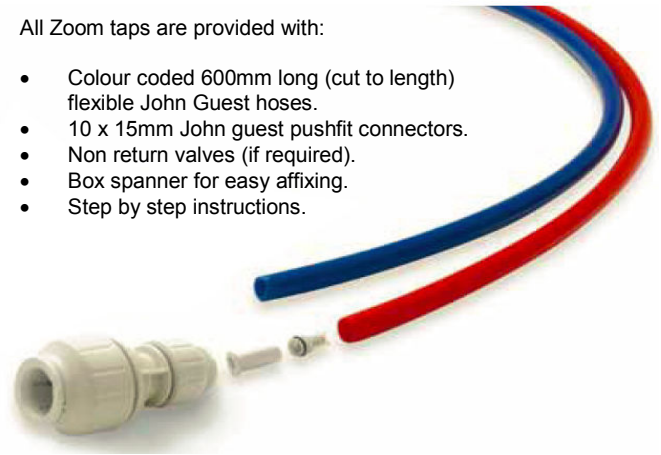

Product Finish: Brushed Nickel

Product code: ZP1002
EAN13 barcode: 5060344150859

zoom
HOME INSTALLATION SYSTEM

Product features:

All Zoom taps are provided with:

- Colour coded 600mm long (cut to length) flexible John Guest hoses.
- 10 x 15mm John guest pushfit connectors.
- Non return valves (if required).
- Box spanner for easy affixing.
- Step by step instructions.

Additional information / Parts included:

- **Overall Height / projection:** 350 mm
- **Exit reach:** 190 mm
- **Exit height:** 220 mm
- **Centre distance(s):**

- **Base diameter(s):** 49 mm
- **Recommended hole diameter:** Ø 35 mm
- **Max. surface depth:** 30 mm

- **Spout diameter:** 22 mm
- **Spout aerator size:** M22x1 F

Box length: 425mm

Box depth: 75mm

Box width: 325mm

Boxed weight: 1.84kg

- **Min / Max water pressure:** 0.40 / 5.5 bar
- **Recommended / Max water temperature:** 46°C / 70°C
- **Part G - Mixed flow rate at 3 bar (litres / min):** 15.29

- **Control valve type:** 1/2" Quarter turn ceramic disc
- **Product flow characteristics:** Dual flow
- **Non return valve(s):** No

- **Aerator type:** Honeycomb Aerator
- **Accepts revolve / spray areator:**
- **Spout connection method:** Spout locking collar