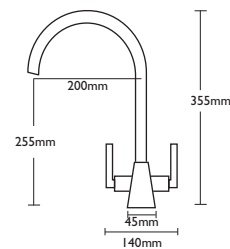

# MAYA

Tap Height 355mm  
Tap Base Width 45mm

Spout Height 255mm  
Spout Reach 200mm

Operation Quarter turn lever action  
Valve Ceramic  
Dual Flow Tap  
Tap Flow Rating ●●●●

Available in  
Chrome (shown)   
Brushed Nickel 

### household water pressure

- 1.5 bar + - very high pressure
- 1.2 bar - high pressure
- 1 bar - medium high pressure
- 0.5 bar - standard pressure
- 0.2 bar - low pressure