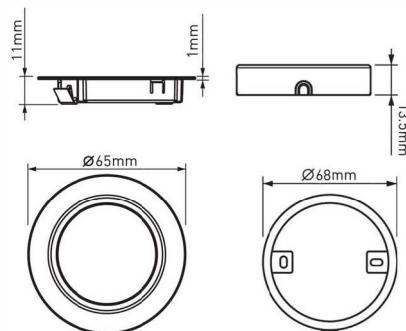

### Specification:

**Wattage:** 1.65W  
**Voltage:** 24V ■  
**LED Qty:** 24  
**Kelvin:** Cool White (6500K)  
           Warm White (3000K)  
**Lumen output:** Cool White (100 lm)  
                     Warm White (93 lm)  
**Beam Angle:** 110°  
**Life Span:** 35,000 hours  
**Cable Length:** 2.5m  
**Finish:** Stainless Steel  
**IP Rating:** IP20  
**Dimmable:** Yes with Sensio dimmers

### Dimensions:

Cut-out: 60mm

Includes screws for installation.

### Key Selling Points:

- The LED points are now diffused in our standard surface light fitting
- This fitting has a luminous efficiency of 61 lm/W
- Stainless Steel fitting available with either cool white or warm white LED. Choose the LED colour to perfectly compliment your work surfaces and overall kitchen design
- Switch/dim using Sensio sensors and controllers
- Each fitting has 2.5m of cable with a JB4 plug on the end for simple connection to the driver. Use the SE9009 to extend if required