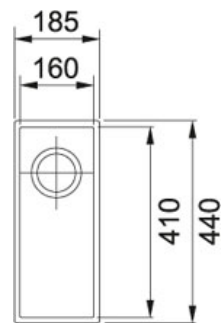

SPECIFICATION SHEET

PRODUCT FAMILY: Sinks FINISH: Tectonite Polar White SERIES: SIRIUS MODEL: SID 110-16

Product Information

Article Number	125.0252.233
Price	£ 163.00
Cabinet Size	300 mm
Dimensions	200 mmx450 mm
Bowl Size	160 mmx410 mmx140 mm
Cut-Out Template	Yes
Download Cut-Out Template	Click here