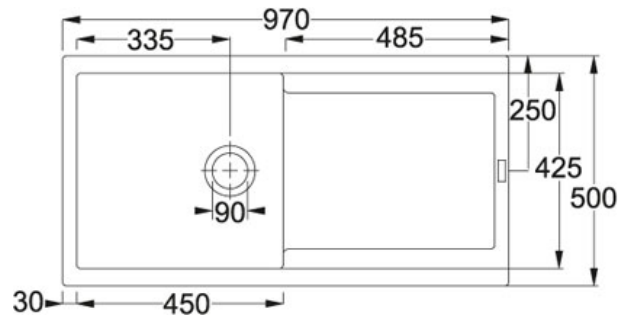

SPECIFICATION SHEET

PRODUCT FAMILY: Sinks FINISH: **Fragranite Coffee** SERIES: **MARIS** MODEL: **MRG 611**

Product Information

Article Number	114.0067.724
Price	£ 341.00
Cabinet Size	600 mm
Dimensions	970 mmx500 mm
Bowl Size	450 mmx425 mmx200 mm
Cut-Out Size	950 mmx480 mm
Cut-Out Template	No
Position of Drainer	Reversible