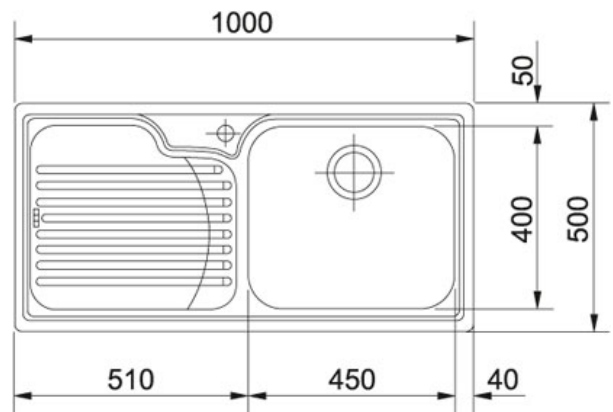

SPECIFICATION SHEET

PRODUCT FAMILY: Sinks FINISH: Stainless Steel SERIES: GALASSIA MODEL: GAX 611

Product Information

Article Number	101.0022.272
Price	£ 195.50
Cabinet Size	600 mm
Dimensions	1000 mmx500 mm
Bowl Size	450 mmx400 mmx190 mm
Cut-Out Size	980 mmx480 mm
Cut-Out Template	No
Position of Drainer	Left hand side
Opposite Configuration	101.0022.271