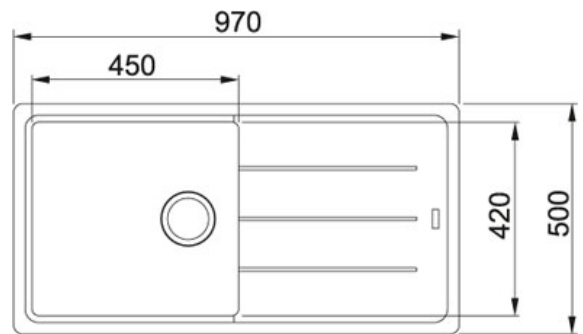

SPECIFICATION SHEET

PRODUCT FAMILY: Sinks FINISH: **Fragranite Coffee** SERIES: **BASIS** MODEL: **BFG 611-97**

Product Information

| | |
|---------------------|----------------------|
| Article Number | 114.0284.678 |
| Price | £ 315.00 |
| Cabinet Size | 600 mm |
| Dimensions | 970 mmx500 mm |
| Bowl Size | 450 mmx420 mmx200 mm |
| Cut-Out Size | 950 mmx480 mm |
| Cut-Out Template | No |
| Position of Drainer | Reversible |