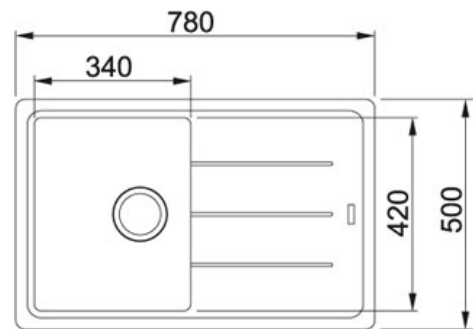

SPECIFICATION SHEET

PRODUCT FAMILY: Sinks FINISH: **Fragranite Coffee** SERIES: **BASIS** MODEL: **BFG 611-78**

Product Information

Article Number	114.0253.150
Price	£ 310.00
Cabinet Size	450 mm
Dimensions	780 mmx500 mm
Bowl Size	340 mmx420 mmx200 mm
Cut-Out Size	760 mmx480 mm
Cut-Out Template	No
Position of Drainer	Reversible