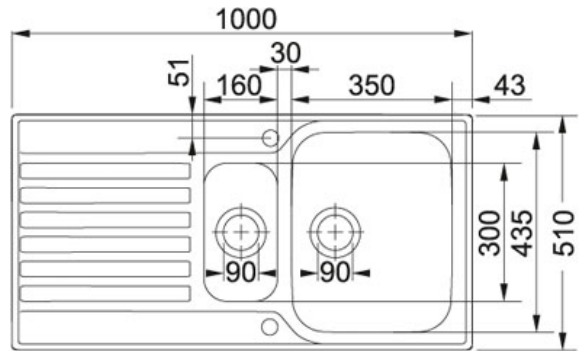

## Product Information

Article Number	101.0277.124
Price	£ 219.50
Cabinet Size	600 mm
Dimensions	1000 mmx510 mm
Bowl Size	350 mmx435 mmx175 mm
Small Bowl Size	160 mmx300 mmx120 mm
Cut-Out Size	980 mmx490 mm
Cut-Out Template	No
Position of Drainer	Reversible
Position of small bowl	Reversible