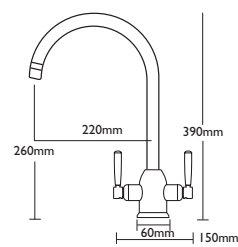

# DANTE filter

Tap Height 390mm  
Tap Base Width 60mm

Spout Height 260mm  
Spout Reach 220mm

Operation Quarter turn lever action  
Valve Ceramic

Dual Flow Tap  
Tap Flow Rating  
Filter ●●●●●  
Choice of Bacteriological or Limescale