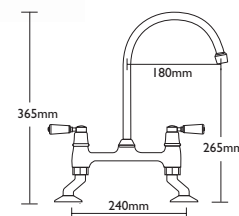

CARRON
P H O E N I X

BARRA

Tap Height 365mm
Tap Base Width 240mm

Spout Height 265mm
Spout Reach 180mm

Operation Quarter turn lever action
Valve Compression
Dual Flow Tap

Tap Flow Rating ●●●●

Available in Chrome

household water pressure

- 1.5 bar + - very high pressure
- 1.2 bar - high pressure
- 1 bar - medium high pressure
- 0.5 bar - standard pressure
- 0.2 bar - low pressure

requires minimum tap flow rating