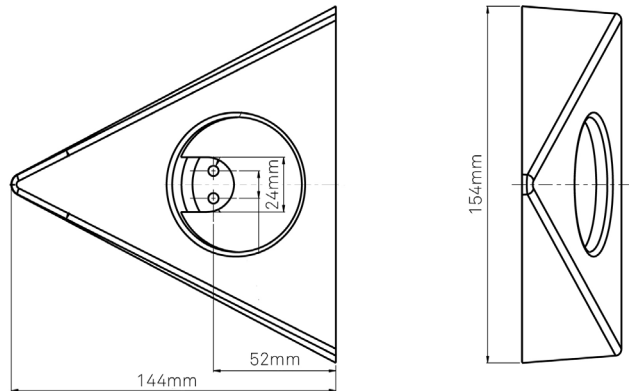

SENSIO TRIOTONE™ BERMUDA Colour Selectable Triangle Light

Specification:

- Wattage:** 1.65W
- Voltage:** 24V
- Kelvin:** Cool White (5000K)
Natural White (4000K)
Warm White (3000K)
- Beam Angle:** 110 degrees
- Lifespan:** 35,000 hours
- Finish:** Stainless Steel
- Cable Length:** 1.5m
- Lumens:** 150 lm (CW) 150 lm (NW) 130 lm (WW)

Dimensions:

Key Selling Points:

- > One light, three whites: warm, natural and cool white.
- > Available in a Triangle housing or surface/recess housing with collar supplied.
- > Reduced SKUs with only one light to stock that supplies all LED colours in one fitting.
- > Diffused LED's so no individual LED diodes can be seen.
- > Choose the LED colour you prefer prior to installation.
- > If you decide that the LED colour choice is wrong after installation simply remove the LED centre and select a different LED colour.
- > This fitting provides ultimate flexibility.
- > 50% brighter than SLS.