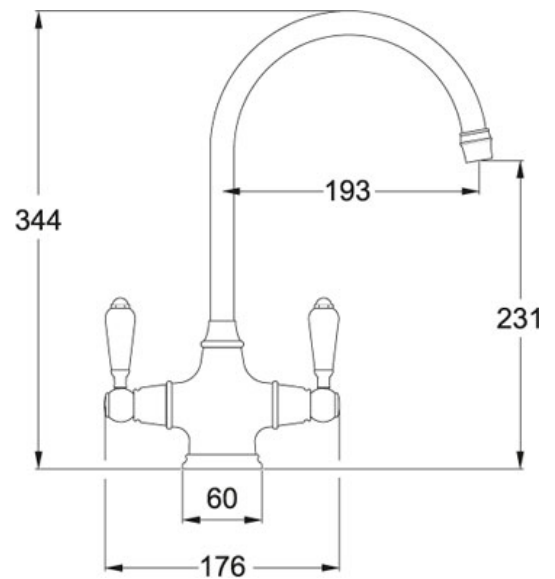

# SPECIFICATION SHEET

PRODUCT FAMILY: Taps FINISH: Chrome SERIES: VENICIAN MODEL: VENICIAN

## Product Information

Article Number	115.0184.669
Price	£ 280.50
Version	Bi-Flow Spout
Handle Width	176 mm
Height Overall	344 mm
Height to End of Spout	231 mm
Spout reach	193 mm
Hot Flow Rate at 0.3 bar	4.3 litres/min
Suitable for low pressure system	Yes