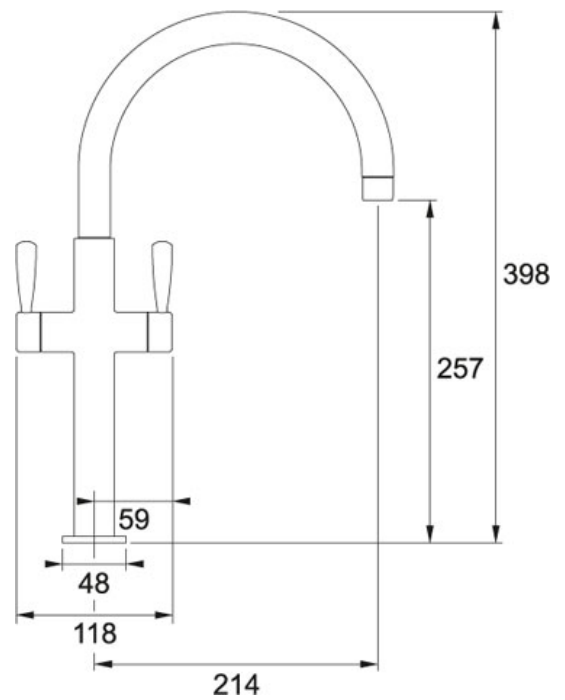

SPECIFICATION SHEET

PRODUCT FAMILY: Taps FINISH: Chrome SERIES: RIGI MODEL: SWIVEL SPOUT

Product Information

Article Number	115.0277.030
Price	£ 185.00
Version	Single-Flow Spout
Handle Width	118 mm
Height Overall	398 mm
Height to End of Spout	257 mm
Spout reach	214 mm
Hot Flow Rate at 0.3 bar	2.9 litres/min
Suitable for low pressure system	No