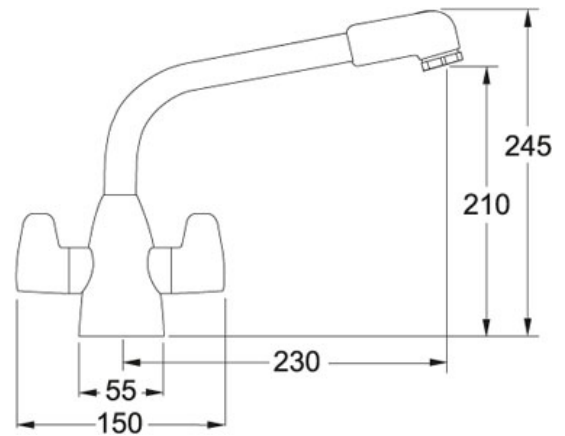

SPECIFICATION SHEET

PRODUCT FAMILY: Taps FINISH: Chrome SERIES: DAVOS MODEL: DAVOS

Product Information

Article Number	115.0046.694
Price	£ 145.50
Version	Bi-Flow Spout
Handle Width	150 mm
Height Overall	245 mm
Height to End of Spout	210 mm
Spout reach	230 mm
Hot Flow Rate at 0.3 bar	4.5 litres/min
Suitable for low pressure system	Yes