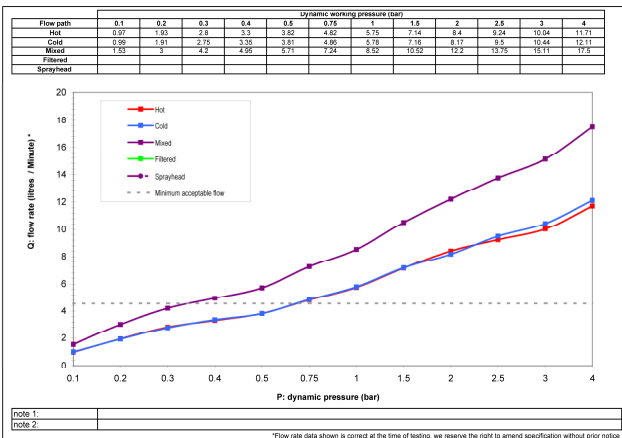

- **Min / Max water pressure:** 0.40 / 5.5 bar
- **Recommended / Max water temperature:** 46°C / 70°C
- **Part G - Mixed flow rate at 3 bar (litres / min):** 15.11

- **Control valve type:** Ceramic disc QT
- **Product flow characteristics:** Dual flow
- **Non return valve(s):** No, none required

- **Aerator type:** Plastic mesh diffuser
- **Accepts revolve / spray areator:** Yes
- **Spout connection method:** Grub screw

- **Tail pipe inlet / outlet size:** M12 / 15mm Ø
- **Inlet pipe type / length:** copper rigid tube / 245 mm