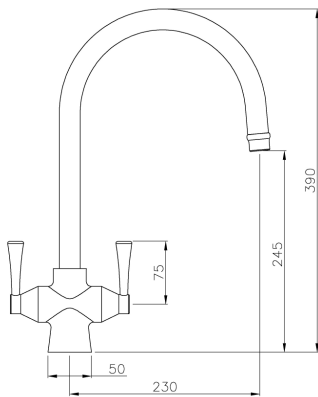

**Product Finish:** Chrome

**Product code:** ZP1032  
**EAN13 barcode:** 5060344151160

**Product features:**

All Zoom taps are provided with:

- Colour coded 600mm long (cut to length) flexible John Guest hoses.
- 10 x 15mm John guest pushfit connectors.
- Non return valves (if required).
- Box spanner for easy affixing.
- Step by step instructions.

**Additional information / Parts included:**

- **Overall Height / projection:** 390 mm
- **Exit reach:** 230 mm
- **Exit height:** 245 mm
- **Centre distance(s):**

- **Base diameter(s):** 50 mm
- **Recommended hole diameter:** Ø 35 mm
- **Max. surface depth:** 60 mm

- **Spout diameter:** 24 mm
- **Spout aerator size:** 22f

**Box length:** 430mm

**Box depth:** 70mm

**Box width:** 340mm

**Boxed weight:** 2.50kg

- **Min / Max water pressure:** 0.40 / 5.5 bar
- **Recommended / Max water temperature:** 46°C / 70°C
- **Part G - Mixed flow rate at 3 bar (litres / min):** 15.11

- **Tail pipe inlet / outlet size:** M12 / 15mm Ø
- **Inlet pipe type / length:** copper rigid tube / 245 mm

**Care instructions summary:**

- Clean the mixers and showers regularly as required, using soap, do not use any other cleaners.
- Regular cleaning will prevent the build up of lime scale and dirt
- After cleaning rinse thoroughly with clean water to remove any cleaner residue
- Residues of sink & worktop cleaners can also cause damage, so rinse with clean water after using, avoid contact with any abrasives