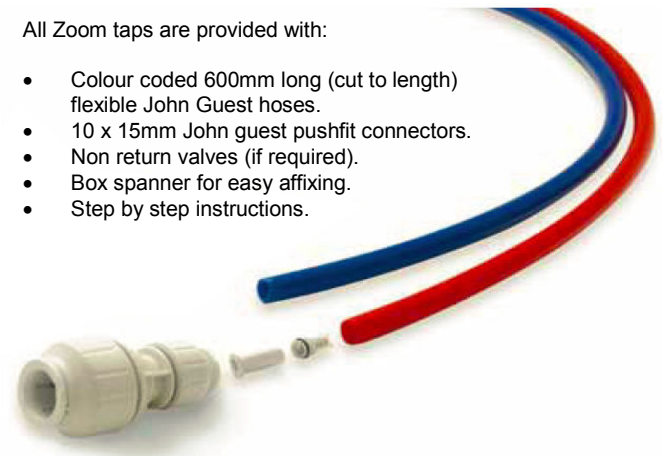

**Product Finish:** Chrome

**Product code:** ZP1032  
**EAN13 barcode:** 5060344151160

**Product features:**

All Zoom taps are provided with:

- Colour coded 600mm long (cut to length) flexible John Guest hoses.
- 10 x 15mm John guest pushfit connectors.
- Non return valves (if required).
- Box spanner for easy affixing.
- Step by step instructions.

**Additional information / Parts included:**

- **Overall Height / projection:** 390 mm
- **Exit reach:** 230 mm
- **Exit height:** 245 mm
- **Centre distance(s):**

- **Base diameter(s):** 50 mm
- **Recommended hole diameter:** Ø 35 mm
- **Max. surface depth:** 60 mm

- **Spout diameter:** 24 mm
- **Spout aerator size:** 22f

**Box length:** 430mm

**Box depth:** 70mm

**Box width:** 340mm

**Boxed weight:** 2.50kg

- **Min / Max water pressure:** 0.40 / 5.5 bar
- **Recommended / Max water temperature:** 46°C / 70°C
- **Part G - Mixed flow rate at 3 bar (litres / min):** 15.11

- **Control valve type:** Ceramic disc QT
- **Product flow characteristics:** Dual flow
- **Non return valve(s):** No, none required

- **Aerator type:** Plastic mesh diffuser
- **Accepts revolve / spray areator:** Yes
- **Spout connection method:** Grub screw