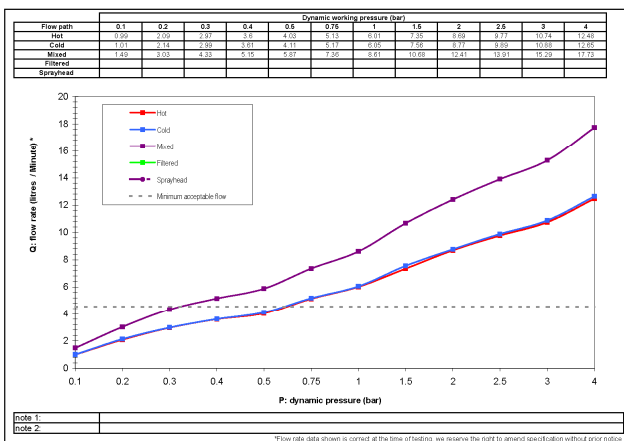

- **Min / Max water pressure:** 0.40 / 5.5 bar
- **Recommended / Max water temperature:** 46°C / 70°C
- **Part G - Mixed flow rate at 3 bar (litres / min):** 15.29

- **Control valve type:** 1/2" Quarter turn ceramic disc
- **Product flow characteristics:** Dual flow
- **Non return valve(s):** No

- **Aerator type:** Honeycomb Aerator
- **Accepts revolve / spray areator:**
- **Spout connection method:** Spout locking collar

- **Tail pipe inlet / outlet size:** M12x1 / 15mm outside diameter
- **Inlet pipe type / length:** Copper rigid tube / 245 mm