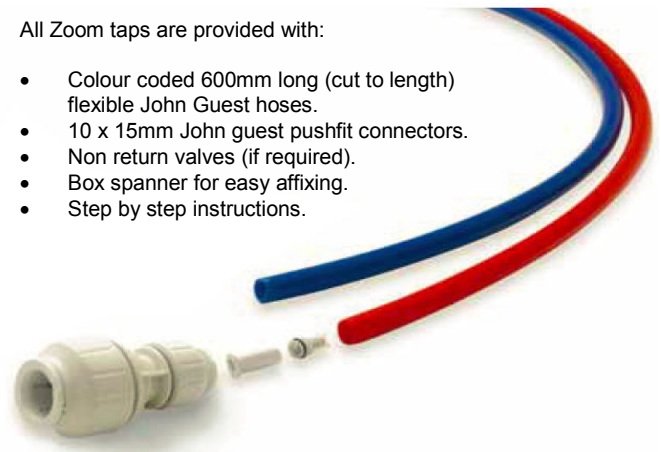

Product Finish: Chrome

Product code: ZP1001
EAN13 barcode: 5060344150842

zoom
HOME INSTALLATION SYSTEM

Product features:

All Zoom taps are provided with:

- Colour coded 600mm long (cut to length) flexible John Guest hoses.
- 10 x 15mm John guest pushfit connectors.
- Non return valves (if required).
- Box spanner for easy affixing.
- Step by step instructions.

Additional information / Parts included:

- **Overall Height / projection:** 350 mm
- **Exit reach:** 190 mm
- **Exit height:** 220 mm
- **Centre distance(s):**

- **Base diameter(s):** 49 mm
- **Recommended hole diameter:** Ø 35 mm
- **Max. surface depth:** 30 mm

- **Spout diameter:** 22 mm
- **Spout aerator size:** M22x1 F

Box length: 425mm

Box depth: 75mm

Box width: 325mm

Boxed weight: 1.84kg

- **Min / Max water pressure:** 0.40 / 5.5 bar
- **Recommended / Max water temperature:** 46°C / 70°C
- **Part G - Mixed flow rate at 3 bar (litres / min):** 15.29

- **Control valve type:** 1/2" Quarter turn ceramic disc
- **Product flow characteristics:** Dual flow
- **Non return valve(s):** No

- **Aerator type:** Honeycomb Aerator
- **Accepts revolve / spray areator:**
- **Spout connection method:** Spout locking collar