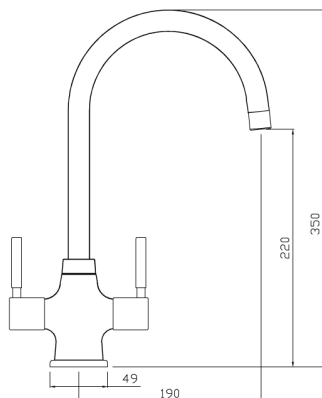

Additional information / Parts included:

- **Overall Height / projection:** 350 mm
- **Exit reach:** 190 mm
- **Exit height:** 220 mm
- **Centre distance(s):**

- **Base diameter(s):** 49 mm
- **Recommended hole diameter:** Ø 35 mm
- **Max. surface depth:** 30 mm

- **Spout diameter:** 22 mm
- **Spout aerator size:** M22x1 F

Box length: 425mm

Box depth: 75mm

Box width: 325mm

Boxed weight: 1.84kg

- **Min / Max water pressure:** 0.40 / 5.5 bar
- **Recommended / Max water temperature:** 46°C / 70°C
- **Part G - Mixed flow rate at 3 bar (litres / min):** 15.29

- **Control valve type:** 1/2" Quarter turn ceramic disc
- **Product flow characteristics:** Dual flow
- **Non return valve(s):** No

- **Aerator type:** Honeycomb Aerator
- **Accepts revolve / spray areator:**
- **Spout connection method:** Spout locking collar

- **Tail pipe inlet / outlet size:** M12x1 / 15mm outside diameter
- **Inlet pipe type / length:** Copper rigid tube / 245 mm

Care instructions summary:

- Clean the mixers and showers regularly as required, using soap, do not use any other cleaners.
- Regular cleaning will prevent the build up of lime scale and dirt
- After cleaning rinse thoroughly with clean water to remove any cleaner residue
- Residues of sink & worktop cleaners can also cause damage, so rinse with clean water after using, avoid contact with any abrasives