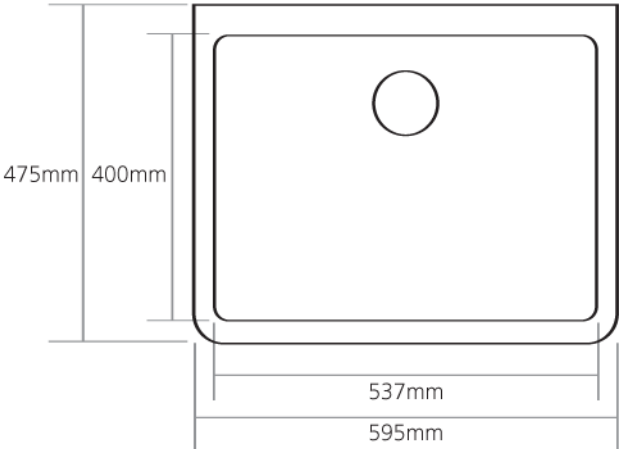

Dimensions

bowl depth 195mm
overall sink depth 225mm
min. base unit 600mm
dimensions may vary plus or minus 2%