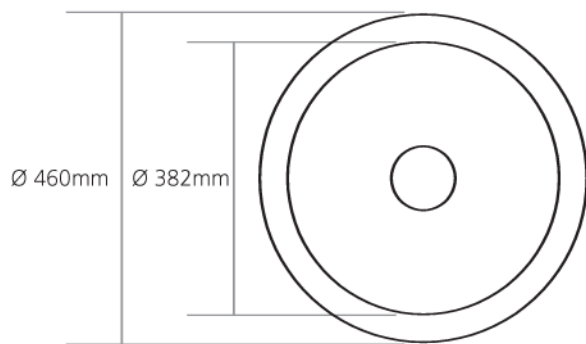

Dimensions

bowl depth 166mm

overall sink depth 191mm

min.base unit 500mm

cut out size $\varnothing 435\text{mm}$

dimensions may vary plus or minus 2%