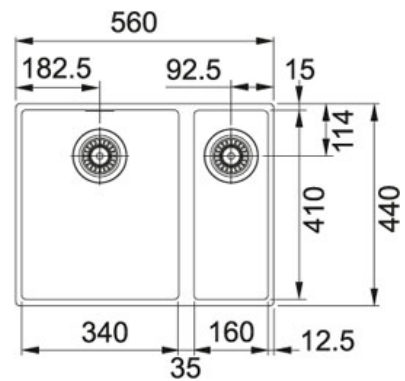

SPECIFICATION SHEET

PRODUCT FAMILY: Sinks FINISH: Tectonite Polar White SERIES: SIRIUS MODEL: SID 160

Product Information

Article Number	125.0252.219
Price	£ 315.50
Cabinet Size	600 mm
Dimensions	560 mmx440 mm
Bowl Size	340 mmx410 mmx200 mm
Small Bowl Size	160 mmx410 mmx140 mm
Cut-Out Size	500 mmx410 mm
Download Cut-Out Template	Click here