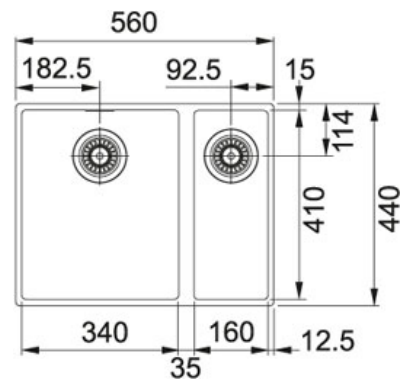

SPECIFICATION SHEET

PRODUCT FAMILY: Sinks FINISH: Tectonite Carbon Black SERIES: SIRIUS MODEL: SID 160

Product Information

Article Number	125.0252.215
Price	£ 315.50
Cabinet Size	600 mm
Dimensions	560 mm x 440 mm
Bowl Size	340 mm x 410 mm x 200 mm
Small Bowl Size	160 mm x 410 mm x 140 mm
Cut-Out Size	500 mm x 410 mm
Download Cut-Out Template	Click here