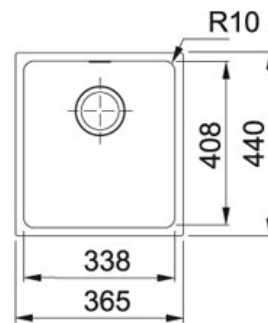

SPECIFICATION SHEET

PRODUCT FAMILY: **Sinks** FINISH: **Tectonite Coffee** SERIES: **SIRIUS** MODEL: **SID 110-34**

Product Information

Article Number	125.0252.230
Price	£ 239.50
Cabinet Size	400 mm
Dimensions	380 mmx450 mm
Bowl Size	340 mmx410 mmx200 mm
Cut-Out Size	340 mmx410 mm
Download Cut-Out Template	Click here