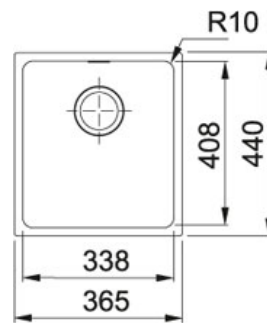

SPECIFICATION SHEET

PRODUCT FAMILY: Sinks FINISH: Tectonite Carbon Black SERIES: SIRIUS MODEL: SID 110-34

Product Information

Article Number	125.0252.227
Price	£ 239.50
Cabinet Size	400 mm
Dimensions	380 mmx450 mm
Bowl Size	340 mmx410 mmx200 mm
Cut-Out Size	340 mmx410 mm
Download Cut-Out Template	Click here