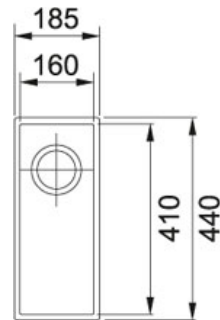

SPECIFICATION SHEET

PRODUCT FAMILY: Sinks FINISH: Tectonite Carbon Black SERIES: SIRIUS MODEL: SID 110-16

Product Information

Article Number	125.0252.231
Price	£ 163.00
Cabinet Size	300 mm
Dimensions	200 mmx450 mm
Bowl Size	160 mmx410 mmx140 mm
Cut-Out Template	Yes
Download Cut-Out Template	Click here