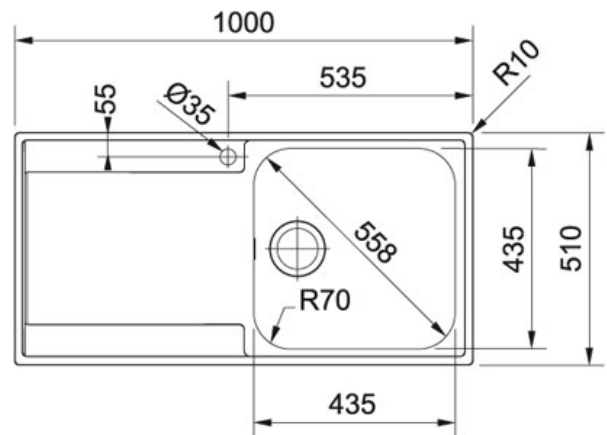

SPECIFICATION SHEET

PRODUCT FAMILY: **Sinks** FINISH: **Stainless Steel** SERIES: **MARIS** MODEL: **MRX 211**

Product Information

Article Number	127.0251.078
Price	£ 257.00
Cabinet Size	600 mm
Dimensions	1000 mmx510 mm
Bowl Size	435 mmx435 mmx180 mm
Cut-Out Size	987 mmx497 mm
Position of Drainer	Left hand side
Opposite Configuration	127.0251.079