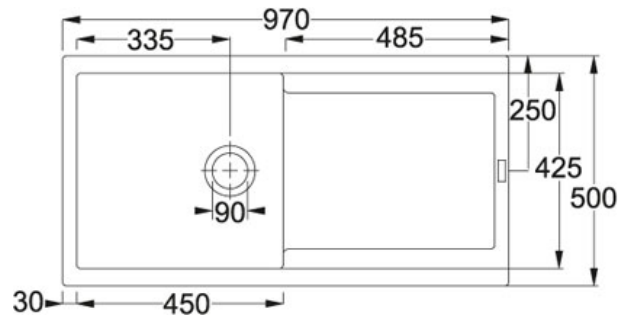

SPECIFICATION SHEET

PRODUCT FAMILY: Sinks FINISH: Fraganite Polar White SERIES: MARIS MODEL: MRG 611

Product Information

Article Number	114.0067.723
Price	£ 341.00
Cabinet Size	600 mm
Dimensions	970 mmx500 mm
Bowl Size	450 mmx425 mmx200 mm
Cut-Out Size	950 mmx480 mm
Cut-Out Template	No
Position of Drainer	Reversible