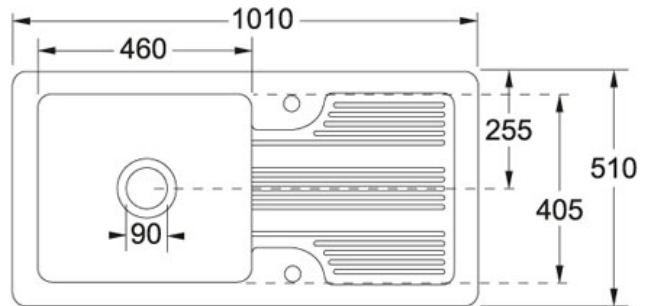

## Product Information

**Article Number** 124.0196.745

**Price** £ 373.00

**Cabinet Size** 800 mm

**Dimensions** 1010 mm x 510 mm

**Bowl Size** 460 mm x 405 mm x 200 mm

**Cut-Out Size** 970 mm x 480 mm

**Cut-Out Template** No

**Position of Drainer** Reversible

**Remarks** Important: In its right hand format, the overflow will be situated on the front face of the bowl.

**Suggested Products**

112.0059.946

115.0051.172