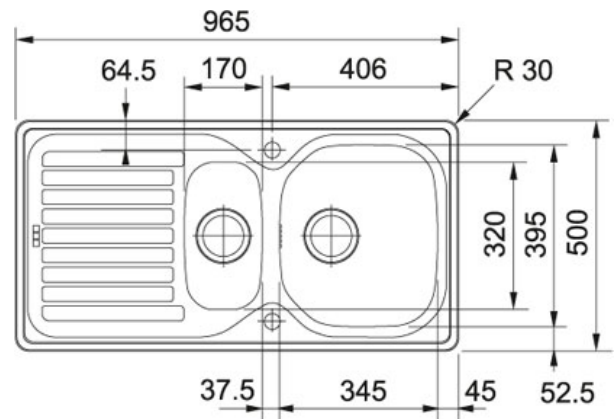

SPECIFICATION SHEET

PRODUCT FAMILY: Sinks FINISH: Stainless Steel SERIES: ELBA MODEL: ELN 651

Product Information

Article Number	101.0017.494
Price	£ 120.00
Cabinet Size	600 mm
Dimensions	965 mmx500 mm
Bowl Size	345 mmx395 mmx160 mm
Small Bowl Size	170 mmx320 mmx80 mm
Cut-Out Size	945 mmx480 mm
Cut-Out Template	No
Position of Drainer	Reversible