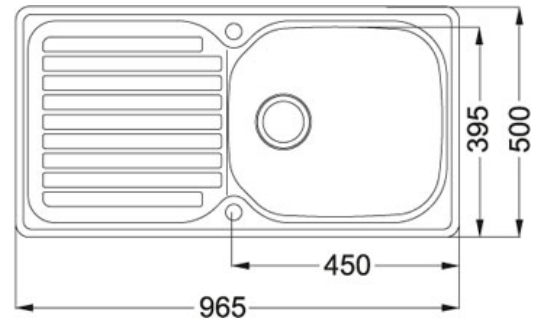

SPECIFICATION SHEET

PRODUCT FAMILY: Sinks FINISH: Stainless Steel SERIES: ELBA MODEL: ELN 611-96

Product Information

Article Number	101.0182.626
Price	£ 113.50
Cabinet Size	500 mm
Dimensions	965 mmx500 mm
Bowl Size	450 mmx395 mmx160 mm
Cut-Out Size	945 mmx480 mm
Cut-Out Template	No
Position of Drainer	Reversible
Remarks	Cabinet wall may require modification to accommodate overflow