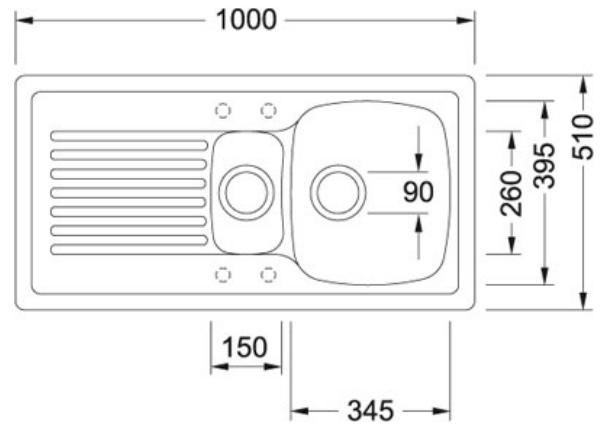

SPECIFICATION SHEET

PRODUCT FAMILY: Sinks FINISH: Ceramic White SERIES: ELBA MODEL: ELK 651

Product Information

Article Number	124.0184.409
Price	£ 455.00
Cabinet Size	600 mm
Dimensions	1000 mmx510 mm
Bowl Size	345 mmx395 mmx185 mm
External Bowl Depth	210 mm
Small Bowl Size	150 mmx260 mmx100 mm
Cut-Out Size	970 mmx470 mm
Cut-Out Template	No
Position of Drainer	Reversible