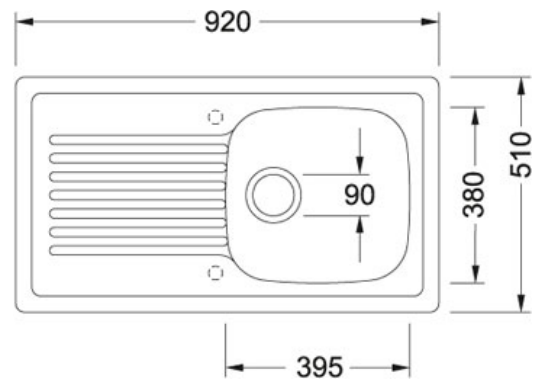

# SPECIFICATION SHEET

PRODUCT FAMILY: Sinks FINISH: Ceramic White SERIES: ELBA MODEL: ELK 611

## Product Information

Article Number	124.0184.408
Price	£ 409.00
Cabinet Size	500 mm
Dimensions	920 mmx510 mm
Bowl Size	395 mmx380 mmx185 mm
External Bowl Depth	210 mm
Cut-Out Size	880 mmx460 mm
Cut-Out Template	No
Position of Drainer	Reversible