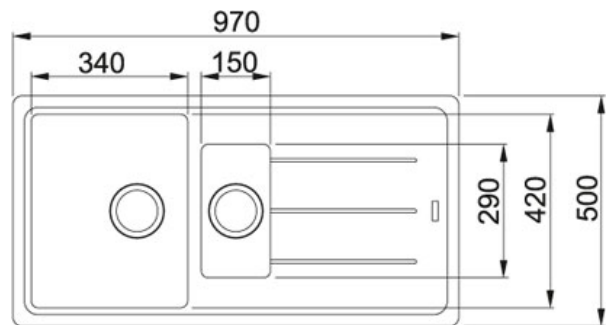

# SPECIFICATION SHEET

PRODUCT FAMILY: Sinks FINISH: Fraganite Polar White SERIES: BASIS MODEL: BFG 651

## Product Information

Article Number	114.0253.259
Price	£ 322.50
Cabinet Size	600 mm
Dimensions	970 mmx500 mm
Bowl Size	340 mmx420 mmx200 mm
Small Bowl Size	150 mmx290 mmx100 mm
Cut-Out Size	950 mmx480 mm
Cut-Out Template	No
Position of Drainer	Reversible
Position of small bowl	Reversible