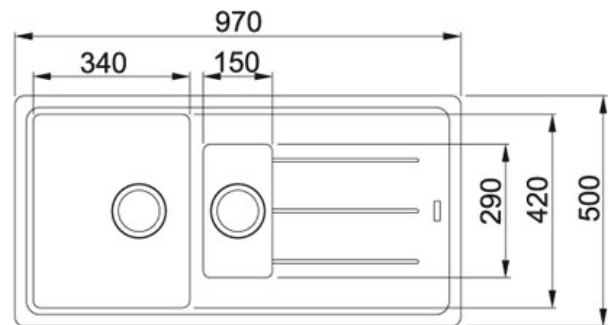

SPECIFICATION SHEET

PRODUCT FAMILY: Sinks FINISH: **Fragranite Coffee** SERIES: **BASIS** MODEL: **BFG 651**

Product Information

Article Number	114.0253.257
Price	£ 322.50
Cabinet Size	600 mm
Dimensions	970 mmx500 mm
Bowl Size	340 mmx420 mmx200 mm
Small Bowl Size	150 mmx290 mmx100 mm
Cut-Out Size	950 mmx480 mm
Cut-Out Template	No
Position of Drainer	Reversible
Position of small bowl	Reversible