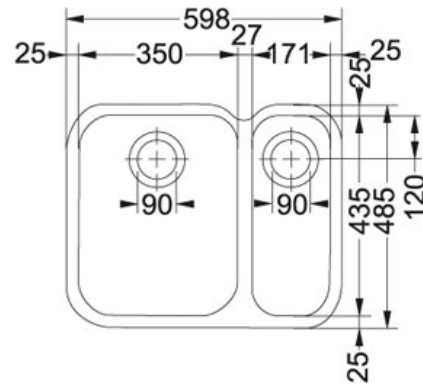

SPECIFICATION SHEET

PRODUCT FAMILY: **Sinks** FINISH: **Stainless Steel** SERIES: **ARIANE** MODEL: **ARX 160 D**

Product Information

Article Number	122.0154.946
Price	£ 412.50
Cabinet Size	600 mm
Bowl Size	350 mmx435 mmx195 mm
Small Bowl Size	170 mmx435 mmx150 mm
Cut-Out Template	Yes
Download Cut-Out Template	Click here
Position of small bowl	Right hand side
Remarks	Important: Sink requires worktop Depth of 650 mm.
Opposite Configuration	122.0154.950