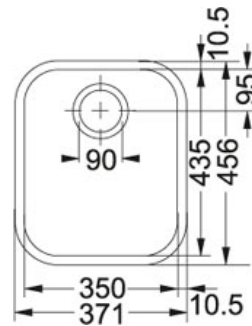

SPECIFICATION SHEET

PRODUCT FAMILY: **Sinks** FINISH: **Stainless Steel** SERIES: **ARIANE** MODEL: **ARX 110-35**

Product Information

Article Number	122.0154.915
Price	£ 198.00
Cabinet Size	500 mm
Bowl Size	350 mmx435 mmx180 mm
Cut-Out Template	Yes
Download Cut-Out Template	Click here

Accessories

112.0007.664

112.0036.491

112.0038.361

112.0050.988

112.0280.675

Suggested Products

112.0059.946