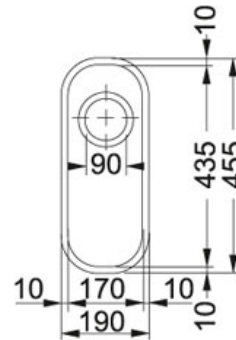

SPECIFICATION SHEET

PRODUCT FAMILY: Sinks FINISH: Stainless Steel SERIES: ARIANE MODEL: ARX 110-17 D

Product Information

Article Number	112.0154.958
Price	£ 201.00
Cabinet Size	300 mm
Dimensions	190 mmx445 mm
Bowl Size	170 mmx435 mmx130 mm
Cut-Out Template	Yes
Download Cut-Out Template	Click here

Accessories

112.0040.821

Suggested Products

112.0059.946

115.0049.980

115.0051.538

133.0026.896