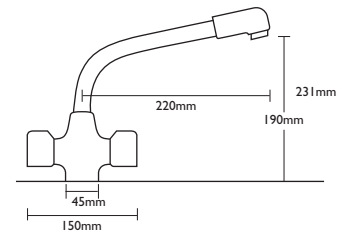

CARRON
P H O E N I X

AZTEC

Tap Height 231mm
Tap Base Width 45mm

Spout Height 190mm
Spout Reach 220mm

Operation Quarter turn action
Valve Ceramic
Dual Flow Tap

Tap Flow Rating ●●●●●

Available in
Chrome (shown) 
Brushed Nickel 

household water pressure

- 1.5 bar + - very high pressure
- 1.2 bar - high pressure
- 1 bar - medium high pressure
- 0.5 bar - standard pressure
- 0.2 bar - low pressure

requires minimum tap flow rating