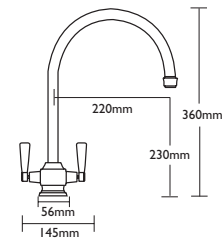

CARRON
P H O E N I X

ARTERIAN

Tap Height 360mm
Tap Base Width 56mm

Spout Height 230mm
Spout Reach 220mm

Operation Quarter turn lever action
Valve Ceramic
Dual Flow Tap

Tap Flow Rating ●●●●

Available in
Chrome(shown) 
Brushed Nickel 

household water pressure

- 1.5 bar + - very high pressure
- 1.2 bar - high pressure
- 1 bar - medium high pressure
- 0.5 bar - standard pressure
- 0.2 bar - low pressure

requires minimum tap flow rating