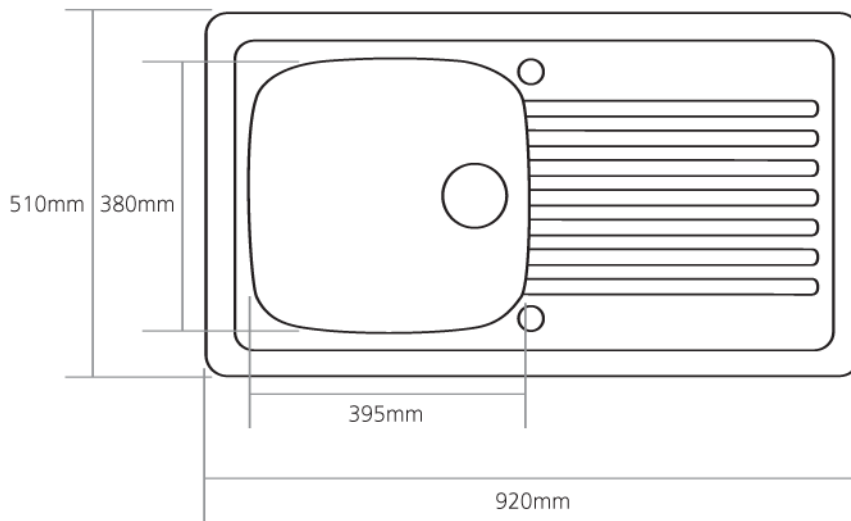

Dimensions

bowl depth 180mm
overall sink depth 210mm
min.base unit 500mm
cut out size 880 x 480mm
dimensions may vary plus or
minus 2%